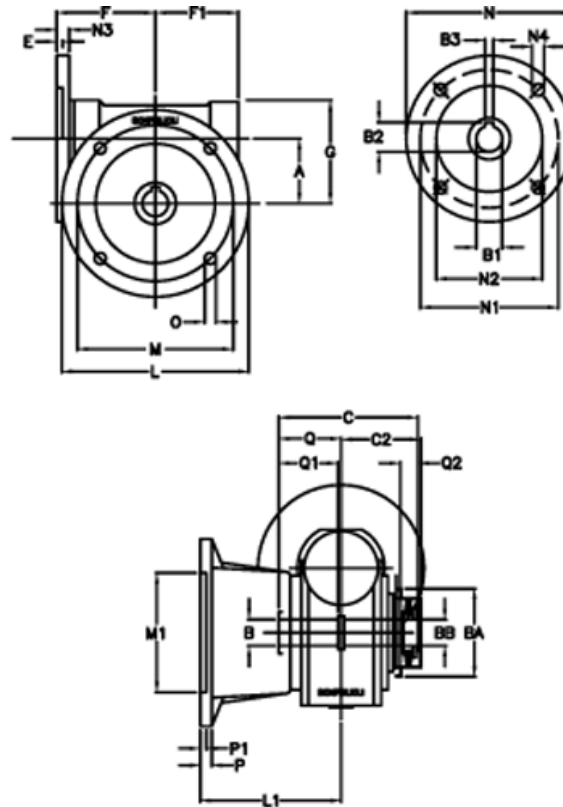

Data Sheet

Article number: 390204407062336

Description: Worm Gear with Torque Limiter
VF 44-L2-FA-70-P63B14

Measures

a = 44.6	C2 = 48	m = 87	P = 9
B = 18	Description = VF 44FA-xx-63B14	M1 = 60	P1 = 7
B1 E7 = 11	E = 2	N = 90	Q = 32.0
B2 = 12.8	F = 65	N1 = 75	Q1 = 32
B3 H9 = 4	F1 = 54	N2 = 60	Q2 = 12
BA = 40	g = 71	N3 = 8.0	
BB H7 = 11	L = 110	N4 = 5.5	
C = 79	L1 = 90	O = 8.5	